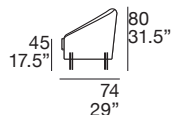

SIENA 683

Fusto: legno di abete con particolari in multistrato.

Imbottitura seduta: poliuretano espanso con ricopertura in olmosoff®.

Imbottitura schienale: piuma d'oca e fiberfill.

Piede: in metallo, colorazione standard cromato nero (elem. 007), base girevole in metallo, finitura standard titanio opaco (elem. 716).

Frame: fir wood with multilayered particles.

Seat padding: expanded polyurethane foam with olmosoff® covering.

Back padding: goose down and fiberfill.

Legs: metal, standard black chrome color (item code 007), metal swivel base, standard finishing matt titanium (item code 716).

Structure : bois de sapin avec détails en contreplaqué.

Rembouillage assises : polyuréthane expansé recouvert en olmosoff®.

Rembouillage dossiers : plume d'oie et fiberfill.

Pied : en métal, coloration standard chromé noir (code 007), base pivotante en métal, finition standard titane opaque (code 716).

007

716

MIX VERSIONE 1

leather-fabric mix / cuir-tissu mix

MIX VERSIONE 2

leather-fabric mix / cuir-tissu mix

N.B.

Struttura: Tessuto / Cuscini: Pelle
Frame: Fabric / Cushions: Leather
Structure: Tissu / Coussins: Cuir

N.B.

Struttura: Pelle / Cuscini: Tessuto
Frame: Leather / Cushions: Fabric
Structure: Cuir / Coussins: Tissu