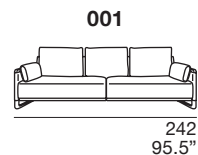

GIORGIONE 647

Struttura: in multistrato con particolari in legno di abete.

Imbottitura sedile: poliuretano espanso, fiberfill, piuma d'oca e sistema GOODSIDE®.

Imbottitura schienale: poliuretano espanso, fiberfill e piuma d'oca

Piede: in legno, colorazione standard wengé.

Structure: multilayered wood with fir wood particles.

Seat padding: expanded polyurethane, fiberfill, goose down and GOODSIDE® system.

Back padding: expanded polyurethane, fiberfill and goose down.

Legs: wood, standard wenge color.

Structure : en contreplaqué avec détails en bois de sapin.

Rembouillage assise : polyuréthane expansé, fiberfill, plume d'oie et GOODSIDE®.

Rembouillage dossier : polyuréthane expansé, fiberfill et plume d'oie.

Pied : en bois coloration standard wengé.

S **STESSO MODULO DI SEDUTA**
same seat width / même module d'assise

L **STESSO MODULO DI SEDUTA**
same seat width / même module d'assise

XL **STESSO MODULO DI SEDUTA**
same seat width / même module d'assise

ELEMENTI UNIVERSALI
freely combinable elements / éléments librement combinables