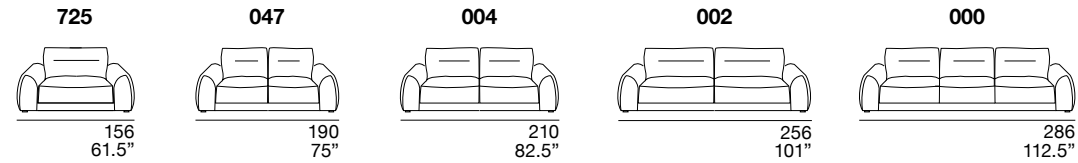

BIGBOY 627

GOODSIDE® SYSTEM

OPEN-FRAME SYSTEM

Fusto: struttura in multistrato con particolari in legno di abete.

Imbottitura sedute: poliuretano espanso, fiberfill, piuma d'oca e sistema GOODSIDE®.

Imbottitura schienali: fiberfill e piuma d'oca.

Piede: in legno, colorazione standard wengè.

Frame: multilayered wood with fir wood particles.

Seat padding: expanded polyurethane, fiberfill, goose down and GOODSIDE® system.

Back padding: fiberfill and goose down.

Legs: wood, standard wenge color.

Structure : en contreplaqué avec détails en bois de sapin.

Rembourage assises : polyuréthane expansé, fiberfill, plume d'oie et GOODSIDE®.

Rembourage dossiers : fiberfill et plume d'oie.

Pied : en bois coloration standard wengé.