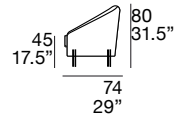

Fusto: legno di abete con particolari in multistrato.

Imbottitura seduta: poliuretano espanso con ricopratura in olmosoff®.

Imbottitura schienale: piuma d'oca e fiberfill.

Piede: in metallo, colorazione standard cromato nero (elem. 007), base girevole in metallo cromato (elem. 716).

Frame: fir wood with multilayered particles.

Seat padding: expanded polyurethane foam with olmosoff® covering.

Back padding: goose down and fiberfill.

Legs: metal, standard black chrome color (item code 007), chrome metal swivel base (item code 716).

Structure : bois de sapin avec détails en contreplaqué.

Rembouillage assises : polyuréthane expansé recouvert en olmosoff®.

Rembouillage dossiers : plume d'oie et fiberfill.

Pied : en métal, coloration standard chromé noir (code 007), base pivotante en métal chromé (code 716).

007