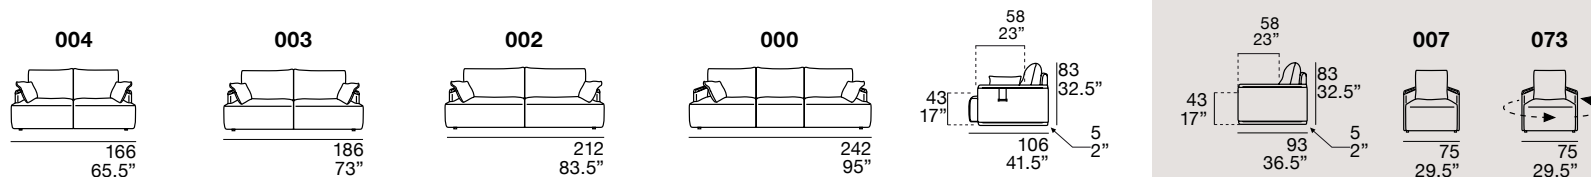

Fusto: struttura in multistrato con particolari in legno di abete e placca in policarbonato.

Imbottitura sedute: poliuretano espanso, fiberfill e piuma d'oca.

Imbottitura schienali: poliuretano espanso, fiberfill e piuma d'oca.

Piede: in legno, colorazione standard wengè.

Frame: multilayered wood with fir wood particles.

Seat padding: expanded polyurethane, fiberfill and goose down.

Back padding: expanded polyurethane, fiberfill and goose down.

Legs: wood, standard wenge color.

Structure : en contreplaqué avec détails en bois de sapin.

Rembourrage assises : polyuréthane expansé, fiberfill et plume d'oie.

Rembourrage dossiers : polyuréthane expansé, fiberfill et plume d'oie.

Pied : en bois coloration standard wengél.