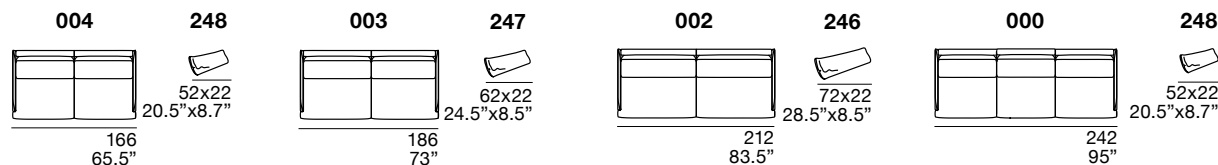

Fusto: struttura in multistrato con particolari in legno di abete e placca in policarbonato.

Imbottitura sedute: poliuretano espanso, fiberfill e piuma d'oca.

Imbottitura schienali: poliuretano espanso, fiberfill e piuma d'oca.

Piede: in legno, colorazione standard wengè.

Frame: multilayered wood with fir wood particles.

Seat padding: expanded polyurethane, fiberfill and goose down.

Back padding: expanded polyurethane, fiberfill and goose down.

Legs: wood, standard wenge color.

Structure : en contreplaqué avec détails en bois de sapin.

Rembourrage assises : polyuréthane expansé, fiberfill et plume d'oie.

Rembourrage dossiers : polyuréthane expansé, fiberfill et plume d'oie.

Pied : en bois coloration standard wengél.