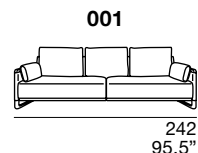

GIORGIONE 647

Struttura: in multistrato con particolari in legno di abete.

Imbottitura sedile: poliuretano espanso, fiberfill, piuma d'oca e sistema GOODSIDE®.

Imbottitura schienale: poliuretano espanso, fiberfill e piuma d'oca

Piede: in legno, colorazione standard wengé.

Structure: multilayered wood with fir wood particles.

Seat padding: expanded polyurethane, fiberfill, goose down and GOODSIDE® system.

Back padding: expanded polyurethane, fiberfill and goose down.

Legs: wood, standard wenge color.

Structure : en contreplaqué avec détails en bois de sapin.

Rembouillage assise : polyuréthane expansé, fiberfill, plume d'oie et GOODSIDE®.

Rembouillage dossier : polyuréthane expansé, fiberfill et plume d'oie.

Pied : en bois coloration standard wengé.

S **STESSO MODULO DI SEDUTA**
same seat width / même module d'assise

L **STESSO MODULO DI SEDUTA**
same seat width / même module d'assise

XL **STESSO MODULO DI SEDUTA**
same seat width / même module d'assise

ELEMENTI UNIVERSALI
freely combinable elements / éléments librement combinables