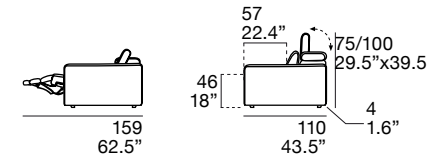

ADDA 690

O-wall relax

T.C.R.

Top Class Relax

Fusto: legno di abete con particolari in multistrato.

Imbottitura seduta: poliuretano espanso con ricopertura in olmosoff®, fiberfill e piuma d'oca.

Imbottitura schienali: poliuretano espanso con ricopertura in olmosoff®, fiberfill e piuma d'oca.

Piede: in legno, colorazione standard wengè.

Disponibile anche con appoggiatesta elettrico. Gli appoggiatesta manuali ed elettrici presenti nella stessa composizione possono avere altezze ed angoli leggermente diversi tra loro.

Frame: fir wood with multilayered particles.

Seat padding: expanded polyurethane foam with olmosoff® covering, fiberfill and goose down.

Back padding: expanded polyurethane foam with olmosoff® covering, fiberfill and goose down.

Legs: wood, standard wenge color.

Available also with electric head-rest. The manual and electric headrests present in the same composition may have slightly different heights and angles.

Structure : bois de sapin avec détails en contreplaqué.

Rembourrage assises : polyuréthane expansé recouvert en olmosoff®, fiberfill et plume d'oie.

Rembourrage dossiers : polyuréthane expansé recouvert en olmosoff®, fiberfill et plume d'oie.

Pied : wood, standard wenge color.

Disponibile aussi avec tête électrique. Les appuie-tête manuels et électriques présents dans une même composition peuvent avoir des hauteurs et des angles légèrement différents.

S STESSO MODULO DI SEDUTA
same seat width / même module d'assise

L STESSO MODULO DI SEDUTA
same seat width / même module d'assise

ACCESSORI
accessories / accessoires