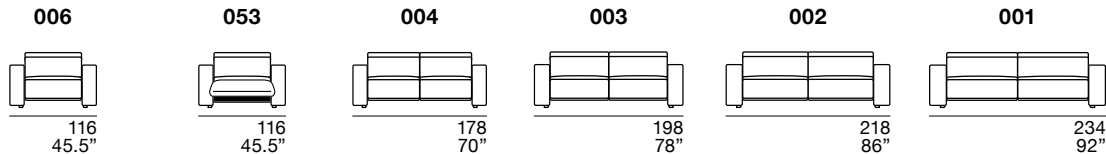

O-wall relax

T.C.R.

Top Class Relax

Fusto: legno di abete con particolari in multistrato.

Imbottitura seduta: poliuretano espanso con ricopertura in olmosoff®, fiberfill e piuma d'oca.

Imbottitura schienali: poliuretano espanso con ricopertura in olmosoff®, fiberfill e piuma d'oca.

Piede: in legno, colorazione standard wengè.

Disponibile anche con appoggiatesta elettrico. Gli appoggiatesta manuali ed elettrici presenti nella stessa composizione possono avere altezze ed angoli leggermente diversi tra loro.

Frame: fir wood with multilayered particles.

Seat padding: expanded polyurethane foam with olmosoff® covering, fiberfill and goose down.

Back padding: expanded polyurethane foam with olmosoff® covering, fiberfill and goose down.

Legs: wood, standard wenge color.

Available also with electric head-rest. The manual and electric headrests present in the same composition may have slightly different heights and angles.

Structure : bois de sapin avec détails en contreplaqué.

Rembourrage assises : polyuréthane expansé recouvert en olmosoff®, fiberfill et plume d'oie.

Rembourrage dossiers : polyuréthane expansé recouvert en olmosoff®, fiberfill et plume d'oie.

Pied : wood, standard wenge color.

Disponibile aussi avec tête électrique. Les appuie-tête manuels et électriques présents dans une même composition peuvent avoir des hauteurs et des angles légèrement différents.