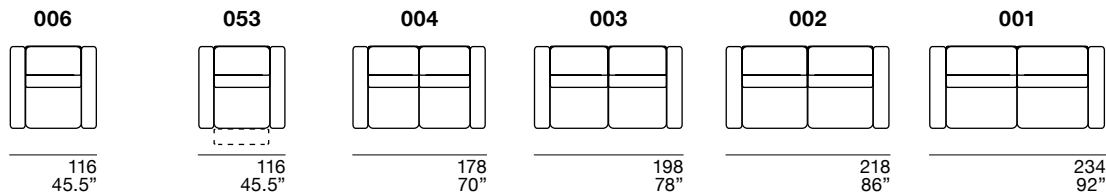

O-wall relax

T.C.R.

Top Class Relax

Fusto: legno di abete con particolari in multistrato.

Imbottitura seduta: poliuretano espanso con ricopertura in olmosoff®, fiberfill e piuma d'oca.

Imbottitura schienali: poliuretano espanso con ricopertura in olmosoff®, fiberfill e piuma d'oca.

Piede: in legno, colorazione standard wengè.

Disponibile anche con appoggiatesta elettrico. Gli appoggiatesta manuali ed elettrici presenti nella stessa composizione possono avere altezze ed angoli leggermente diversi tra loro.

Frame: fir wood with multilayered particles.

Seat padding: expanded polyurethane foam with olmosoff® covering, fiberfill and goose down.

Back padding: expanded polyurethane foam with olmosoff® covering, fiberfill and goose down.

Legs: wood, standard wenge color.

Available also with electric head-rest. The manual and electric headrests present in the same composition may have slightly different heights and angles.

Structure : bois de sapin avec détails en contreplaqué.

Rembourrage assises : polyuréthane expansé recouvert en olmosoff®, fiberfill et plume d'oie.

Rembourrage dossiers : polyuréthane expansé recouvert en olmosoff®, fiberfill et plume d'oie.

Pied : wood, standard wenge color.

Disponibile aussi avec tête électrique. Les appuie-tête manuels et électriques présents dans une même composition peuvent avoir des hauteurs et des angles légèrement différents.